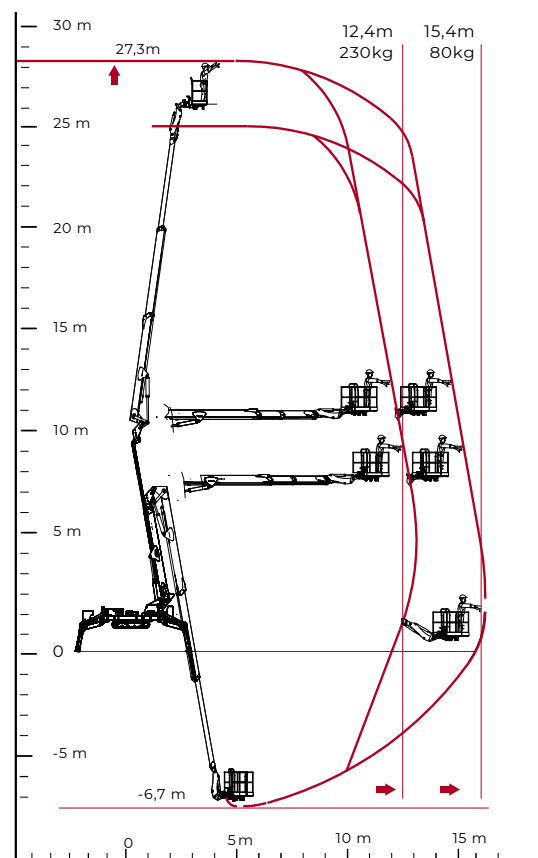

## TECHNICAL SHEET

### PERFORMANCE AND DIMENSIONS

#### Main features

This platform has compact design and high-performance capabilities: 27,3m working height, 15,4m of horizontal reach and the ability to work in negative, down to -6.7m. With three stabilisation areas, it can perform a wide range of tasks with outstanding efficiency and reliability.

Max. working height	<b>27,3 m</b>
Possibility of working in negative	<b>-6,7 m</b>
Max. outreach with 80 kg	<b>15,4 m</b>
Platform height	<b>25,3 m</b>
Max. load in basket	<b>230 kg</b>
Basket dimensions	<b>1,7 x 0,7 x 1,1 m</b>
Basket rotation	<b>+/-90°</b>
Turret rotation	<b>+/- 200° (400° continuous)</b>
Total weight	<b>4109 Kg</b>