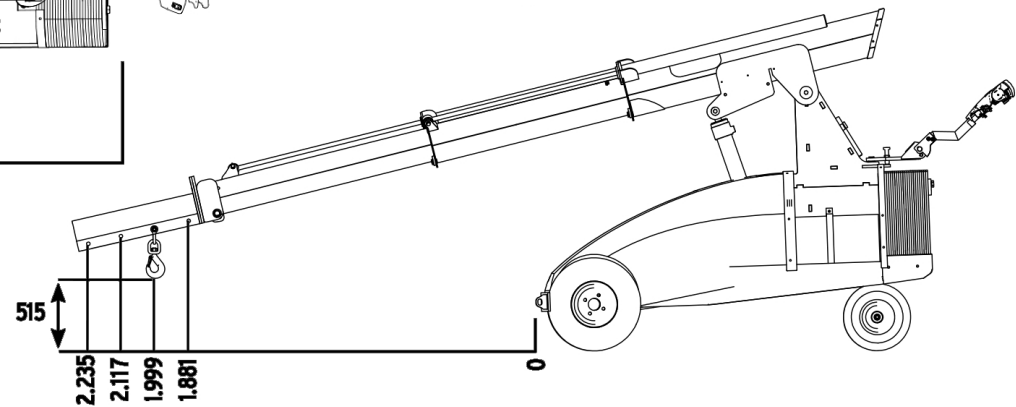

TECHNICAL SPECIFICATIONS

Max. Lifting Capacity	1000 kg
Max. Lifting Height	4.0 m
Weight: including counterweights	1325 kg
: excluding counterweights	1050 kg
External Length	2500 mm
External Width	880 mm
Batteries	2 × 150 aH

(All specs E&OE and subject to change)