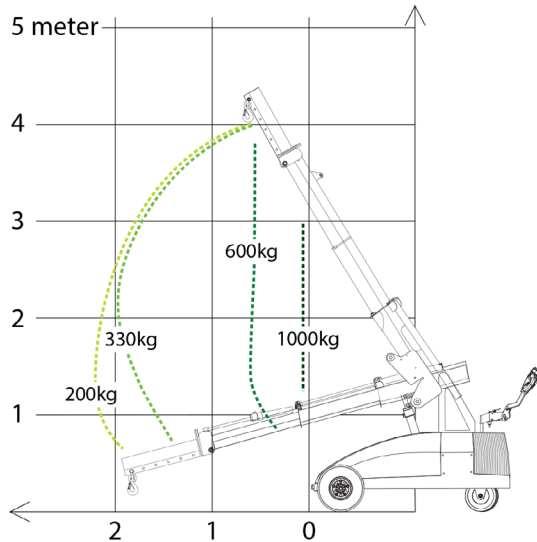

monitor LiFTS

BRISBANE MELBOURNE PERTH SYDNEY TAMWORTH

monitor.net.au • 1800 025 024

LASIUS 1000 FLOOR CRANE

LASIUS 1000

The Winlet Lasius is a 1000kg lift capacity from an ultra-compact chassis, with an overall width of just 88cm.

TECHNICAL SPECIFICATIONS

Max. Lifting Capacity	1000 kg
Max. Lifting Height	4.0 m
Weight: including counterweights	1325 kg
: excluding counterweights	1050 kg
External Length	2500 mm
External Width	880 mm
Batteries	2 × 150 aH