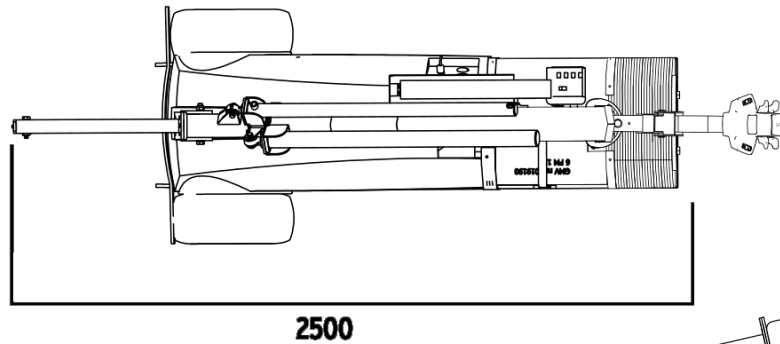

TECHNICAL SPECIFICATIONS

Max. Lifting Capacity	1000 kg
Max. Lifting Height	4.0 m
Weight: including counterweights	1325 kg
: excluding counterweights	1050 kg
External Length	2500 mm
External Width	880 mm
Batteries	2 × 150 aH

(All specs E&OE and subject to change)