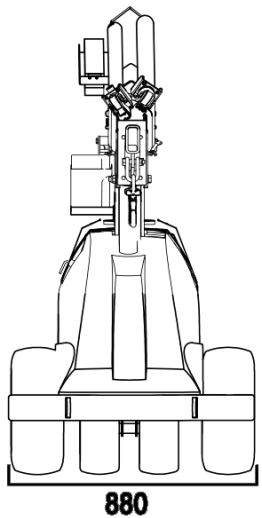

TECHNICAL SPECIFICATIONS

Max. Lifting Capacity	1000 kg
Max. Lifting Height	4.0 m
Weight: including counterweights	1325 kg
: excluding counterweights	1050 kg
External Length	2500 mm
External Width	880 mm
Batteries	2 × 150 aH

(All specs E&OE and subject to change)