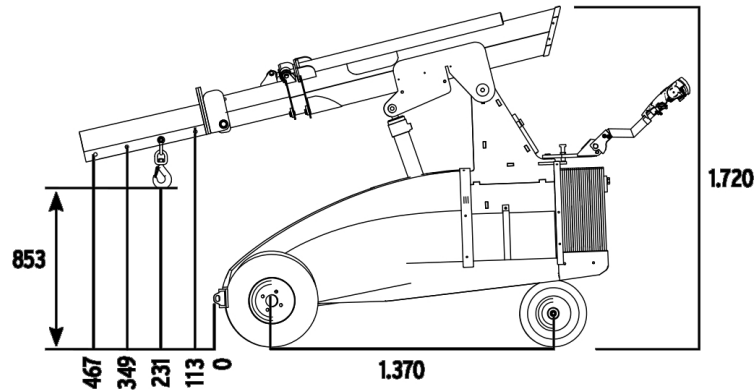

monitor LiFTS

BRISBANE MELBOURNE PERTH SYDNEY TAMWORTH

monitor.net.au • 1800 025 024

LASIUS 1000 FLOOR CRANE

LASIUS 1000

The Winlet Lasius is a 1000kg lift capacity from an ultra-compact chassis, with an overall width of just 88cm.

TECHNICAL SPECIFICATIONS

Max. Lifting Capacity	1000 kg
Max. Lifting Height	4.0 m
Weight: including counterweights	1325 kg
: excluding counterweights	1050 kg
External Length	2500 mm
External Width	880 mm
Batteries	2 × 150 aH