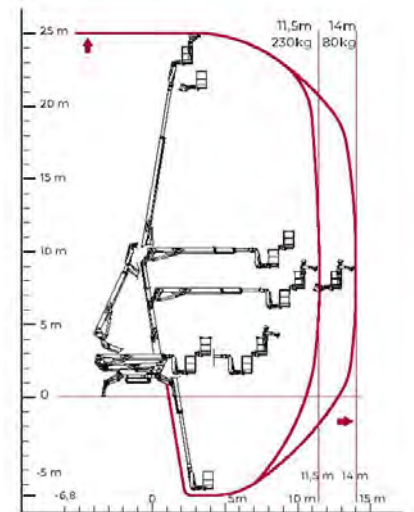

DP Double Performance Series

TECHNICAL SHEET PERFORMANCE AND DIMENSIONS

Main features

This platform has compact design and highperformance capabilities: 25m working height, 14m of horizontal reach and the ability to work in negative, down to -6.8m. With four stabilisation areas, it can perform a wide range of tasks with outstanding efficiency and reliability.

Max. working height 25 m

Possibility of working in negative -6,8 m

Max. outreach with 80 kg 14 m

Platform height 23 m

Max. load in basket 230 kg

Basket dimensions 1,7 x 0,7 x 1,1 m

Basket rotation +/-90°

Turret rotation +/- 200° (400° continuous)

Total weight 3885 Kg