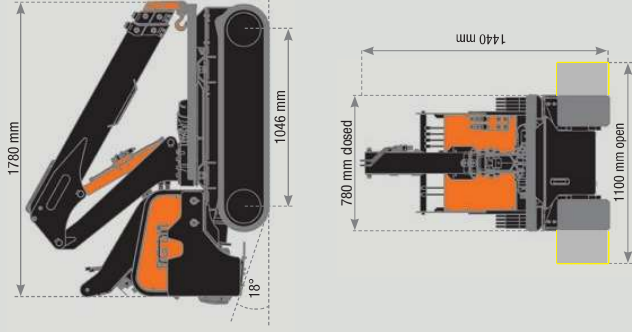

M060

M 060

SCAN ME
PRODUCT
DETAILS

	Dimensions (H x W x L): 1,44 x 0,78 x 1,78 m
	Weight (excluding accessories): 720 kg + 200 kg ballast
	Crane capacity: 580 kg
	Max. working radius: 3,01 m
	Max. lifting height (from the ground): 4,25 m
	Max. lifting height (underground-winch): 34 m

M060. Mini Crawler Crane Pick And Carry.

M060 a baby design and engineering masterpiece. The "Pick and Carry" mini crane provided with (50°) rotation. Extremely compact and ergonomic. Designed by BG LIFT Team to confer agility, robustness and to be used in narrow spaces and access. Perfect for indoor and outdoor use.

The restrained weight allows the crane to operate on the base floor of upper levels, totally in compliance with the regulations.

M RANGE