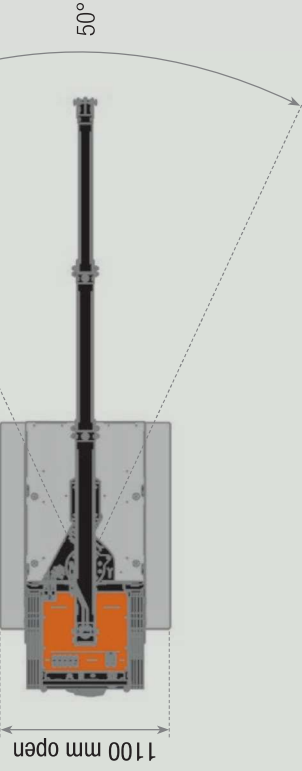

Technical data can be modified without prior notice