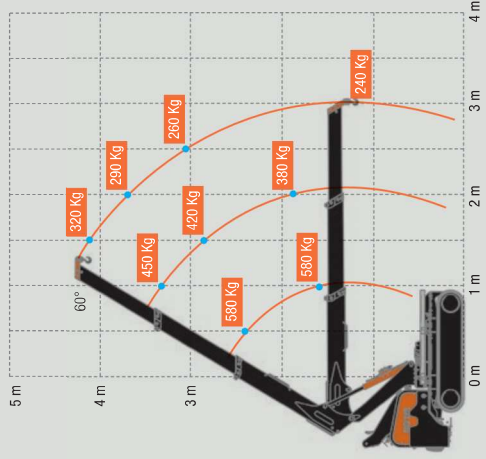

M060

M 060

SCAN ME
PRODUCT
DETAILS

	Dimensions (H x W x L): 1,44 x 0,78 x 1,78 m
	Weight (excluding accessories): 720 kg + 200 kg ballast
	Crane capacity: 580 kg
	Max. working radius: 3,01 m
	Max. lifting height (from the ground): 4,25 m
	Max. lifting height (underground-winch): 34 m

M060. Mini Crawler Crane Pick And Carry.

M060 a baby design and engineering masterpiece. The "Pick and Carry" mini crane provided with (50°) rotation. Extremely compact and ergonomic. Designed by BG LIFT Team to confer agility, robustness and to be used in narrow spaces and access. Perfect for indoor and outdoor use.

The restrained weight allows the crane to operate on the base floor of upper levels, totally in compliance with the regulations.

M RANGE