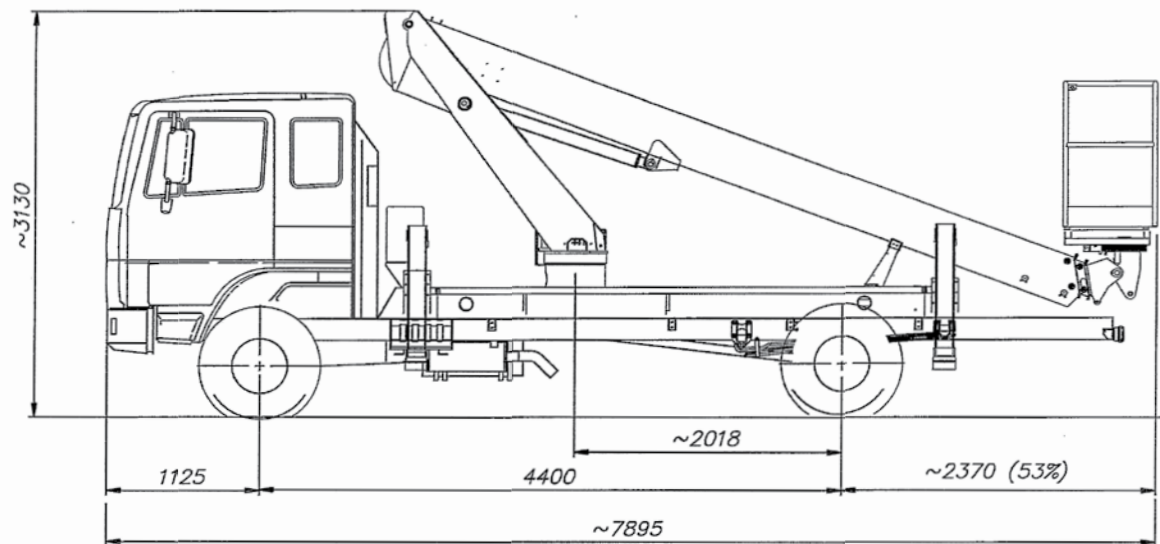

Max working height	20.0 m
Max platform height	18.0 m
Max horizontal reach	11.0 m
Max. horizontal outreach to edge of basket	10.3 m
Max. rated capacity	2 persons / 225 kg
Weight (approx)	
Turret rotation	Continuous
Basket rotation	180°
Min. Transport Length	7.9 m
Min. Transport Width	2.2 m
Min. Transport height	3.0 m
Standard power source	PTO from vehicle

(All specs E&OE and subject to change)