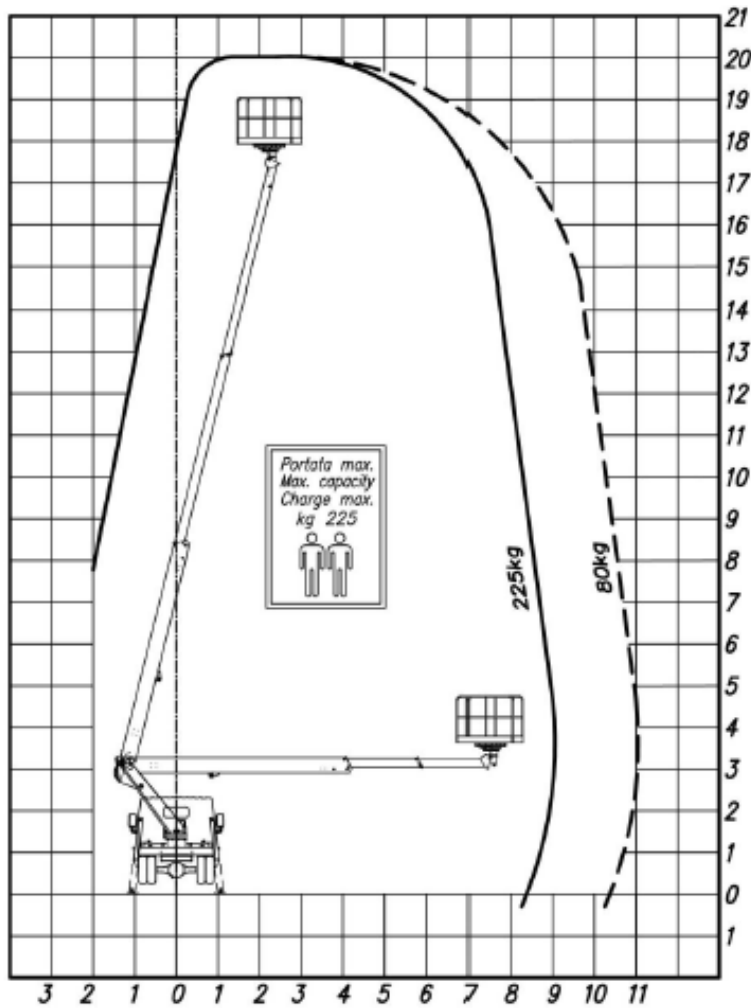

The Waimea T320 is great for application where frequent set-ups are required even in restricted locations thanks to its compact dimensions. It only measures 7.9 m in length, 2.2 m in width, and 3.0 m in stowed height.

**20M
WORKING HEIGHT**

WAIMEA T320 - TRUCK MOUNTED LIFTS

TECHNICAL SPECIFICATIONS

Max working height	20.0 m
Max platform height	18.0 m
Max horizontal reach	11.0 m
Max. horizontal outreach to edge of basket	10.3 m
Max. rated capacity	2 persons / 225 kg
Weight (approx)	
Turret rotation	Continuous
Basket rotation	180°
Min. Transport Length	7.9 m
Min. Transport Width	2.2 m
Min. Transport height	3.0 m
Standard power source	PTO from vehicle