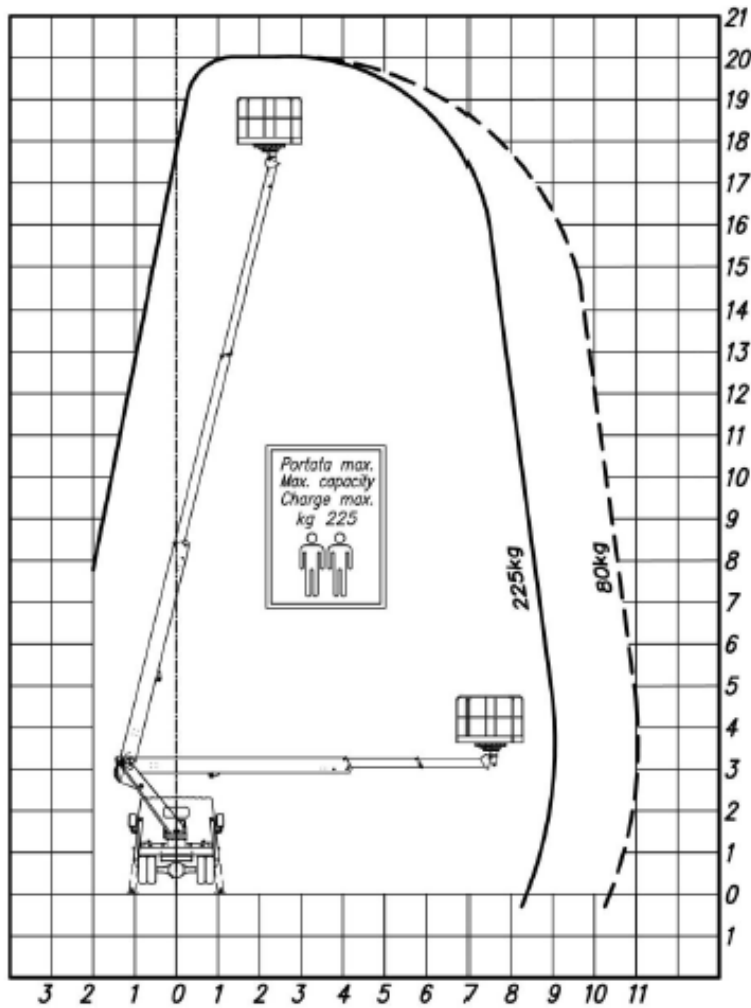

It is also equipped with hydraulic controls for lift and stabilisation functions, providing for a very smooth operation and accuracy even at full height and outreach.

The Waimea T320 is great for application where frequent set-ups are required even in restricted locations thanks to its compact dimensions. It only measures 7.9 m in length, 2.2 m in width, and 3.0 m in stowed height.

**20M  
WORKING HEIGHT**

WAIMEA T320 - TRUCK MOUNTED LIFTS

# TECHNICAL SPECIFICATIONS

<b>Max working height</b>	<b>20.0 m</b>
Max platform height	18.0 m
<b>Max horizontal reach</b>	<b>11.0 m</b>
Max. horizontal outreach to edge of basket	10.3 m
Max. rated capacity	2 persons / 225 kg
<b>Weight (approx)</b>	
Turret rotation	Continuous
Basket rotation	180°
Min. Transport Length	7.9 m
Min. Transport Width	2.2 m
Min. Transport height	3.0 m
Standard power source	PTO from vehicle