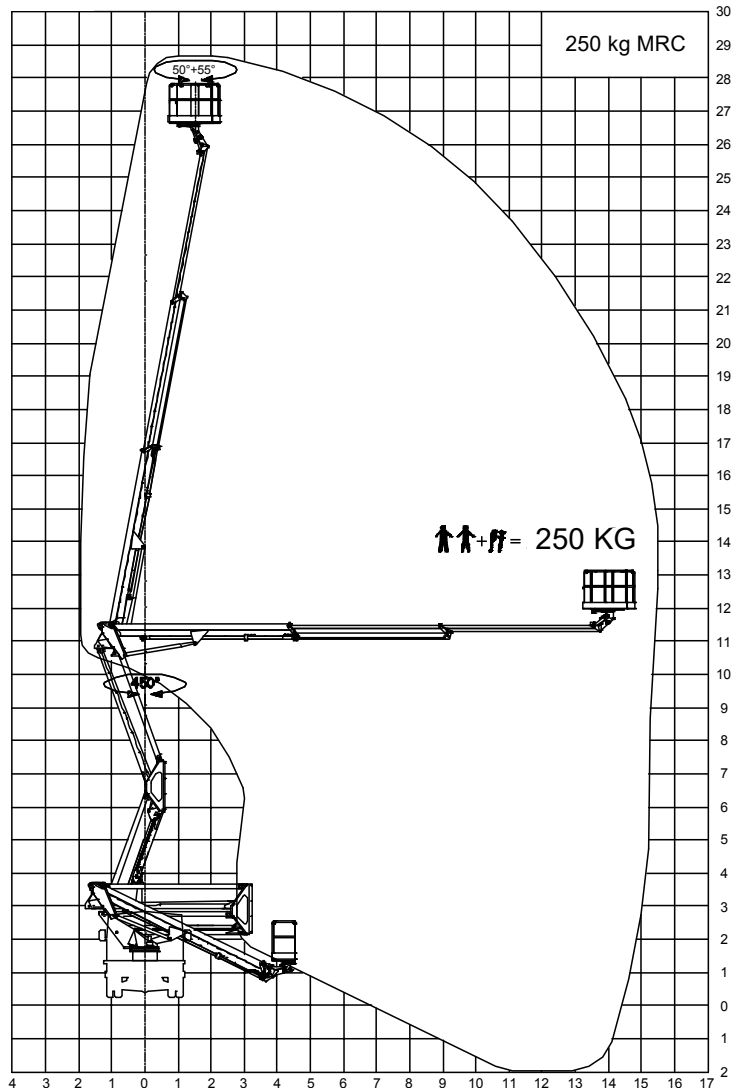

WAIMEA
AUSTRALIA

WAIMEA E290PX TRUCK MOUNTED LIFT

WAIMEA E290PX

The Waimea E290PX is a versatile 28.7 m telescopic truck mounted machine. An agile unit with an amazing outreach!

The Waimea E290PX truck mounted lift is built to accommodate 2 persons and tools with a

maximum rate capacity of 250 kg.

It is also equipped with hydraulic controls for lift and stabilisation functions, providing for a very smooth operation and accuracy even at full height and outreach.

The Waimea E290PX is great for application where frequent set-ups are required even in restricted locations and higher reach.

28.7M
WORKING HEIGHT

TECHNICAL SPECIFICATIONS

Max working height	28.7 m
Max platform height	26.7 m
Max horizontal reach	15.6 m
Max. horizontal outreach to edge of basket	14.9 m
Max. rated capacity	2 persons / 250 kg
Weight (approx)	
Turret rotation	450
Basket rotation	105°
Min. Transport Length	
Min. Transport Width	
Min. Transport height	
Standard power source	PTO from vehicle